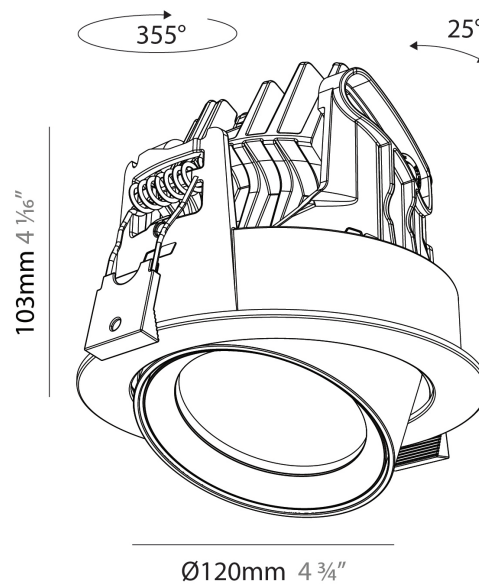

GENERAL

Series: Centriq
Subseries: Centriq Round Adjustable
Partner: Prolicht
Division: Architectural
Installation: Recessed
Product Type: Downlight
Mounting Location: Ceiling
Light Distribution: Adjustable / Downlight

PHYSICAL

Aperture Sizes - Downlights: 2"
Shape: Cylinder
Diameter (mm): 120
Diameter (in): 4 3/4
Height (mm): 103
Height (in): 4 1/8
Min. Recessing Depth (mm): 120
Min. Recessing Depth (in): 4 3/4
Weight (kg): 0.651
Diffuser: Lens Pack - No Lens / Opal / Linear Spread Lens / Honeycomb / Spread Lens
Fixture Finish: SSR / BKV / CWI / CRY / HAB / UFT / ITA / RUA / FTG / MYG / LOD / PUS / FRO / FUP / KIA / POP / BLS / SPG / MEY / GOH / CHC / COM / ABZ / JAG / OBR / MOS / ROR
Fixture Material: Aluminum
Cut-out Measurements: Dia. 112mm / 4 7/16"

ELECTRICAL

Lamp Type: LED (Zhaga Standard)
Input Wattage (W): 27.4
Total Output Wattage (W): 24.6
Dimming: Dali Dimming
Driver Included: No
Driver Location: Recessed Housing
Driver Type: Constant Current - Universal
Driver Class: Class 2
Input Voltage (V): 120 - 277
Constant Current (MA): 700

LED

Color Temperature (°K): 2700-6500 Tunable White
Max. Delivered Lumen (lm): Max 2403
Nominal Lumen (lm): 2827
CRI: >90 CRI
Lamp Life (hrs): 50000

OPTICAL

Reflector°: 24 / 34 / 54
Adjustability: Rotational 350°; Tilt 90°

RATINGS AND CERTIFICATIONS

Certified By: Certified for North American Standards
IP rating: IP20