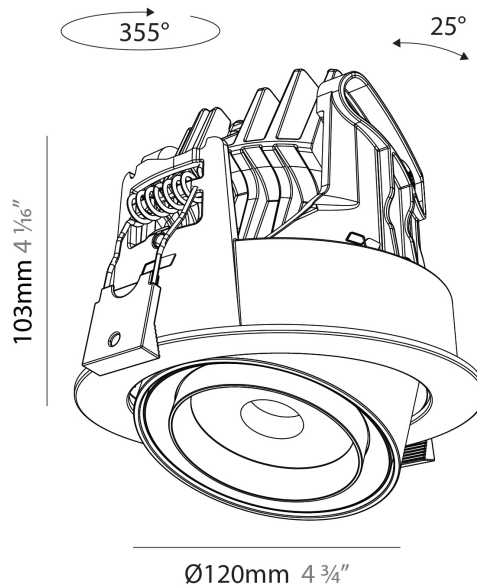

GENERAL

Series: Centriq
Subseries: Centriq Round Flex Adjustable
Partner: Prolicht
Division: Architectural
Installation: Recessed
Product Type: Downlight
Mounting Location: Ceiling
Light Distribution: Adjustable / Downlight

PHYSICAL

Aperture Sizes - Downlights: 2"
Shape: Cylinder
Diameter (mm): 120
Diameter (in): 4 ¾
Height (mm): 105
Height (in): 4 ⅞
Min. Recessing Depth (mm): 120
Min. Recessing Depth (in): 4 ¾
Weight (kg): 0.666
Fixture Finish: SSR / BKV / CWI / CRY / HAB / UFT / ITA / RUA / FTG / MYG / LOD / PUS / FRO / FUP / KIA / POP / BLS / SPG / MEY / GOH / CHC / COM / ABZ / JAG / OBR / MOS / ROR
Fixture Material: Aluminum
Cut-out Measurements: Dia. 112mm / 4 7/16"

ELECTRICAL

Lamp Type: LED (Zhaga Standard)
Input Wattage (W): 20.5
Total Output Wattage (W): 18.1
Dimming: Tri-Mode (Non-Dimming and Phase Dimming (120Vac only) and 0-10V Dimming)
Driver Included: No
Driver Location: Recessed Housing
Driver Type: Constant Current - Universal
Driver Class: Class 2
Housing: ENCP 3
Input Voltage (V): 120 - 277
Constant Current (MA): 500

LED

Color Temperature (°K): 2700 / 3000 / 3500 / 4000
Max. Delivered Lumen (lm): 1201 / 1294 / 1346 / 1373
Nominal Lumen (lm): 1668 / 1797 / 1869 / 1907
CRI: >90 CRI
Lamp Life (hrs): 50000

OPTICAL

Beam Angle: 18 / 30 / 46
Adjustability: Rotational 350° / Tilt 25°

RATINGS AND CERTIFICATIONS

Certified By: CSA Certified to UL and CSA Standards
IP rating: IP20