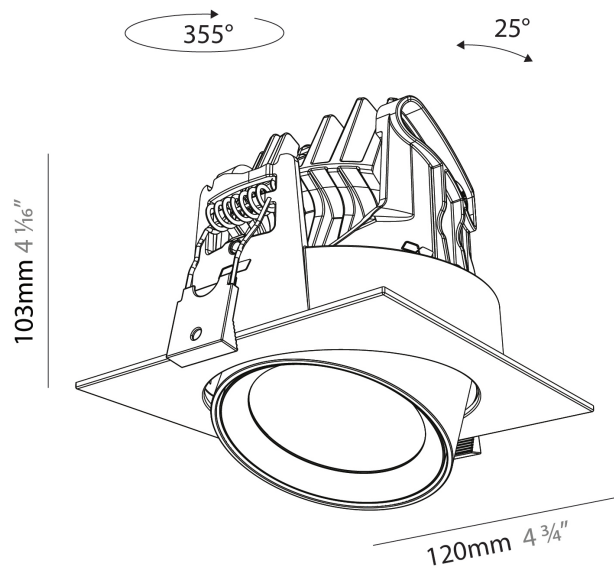

GENERAL

Series: Centriq
Subseries: Centriq Square Adjustable
Partner: Prolicht
Division: Architectural
Installation: Recessed
Product Type: Downlight
Mounting Location: Ceiling
Light Distribution: Adjustable / Downlight

PHYSICAL

Aperture Sizes - Downlights: 2"
Shape: Cylinder
Diameter (mm): 120
Diameter (in): 4 3/4
Length (mm): 120
Length (in): 4 3/4
Height (mm): 105
Height (in): 4 1/8
Min. Recessing Depth (mm): 120
Min. Recessing Depth (in): 4 3/4
Weight (kg): 0.665
Diffuser: Lens Pack - No Lens / Opal / Linear Spread Lens / Honeycomb / Spread Lens
Fixture Finish: SSR / BKV / CWI / CRY / HAB / UFT / ITA / RUA / FTG / MYG / LOD / PUS / FRO / FUP / KIA / POP / BLS / SPG / MEY / GOH / CHC / COM / ABZ / JAG / OBR / MOS / ROR
Fixture Material: Aluminum
Cut-out Measurements: Dia. 112mm / 4 7/16"

ELECTRICAL

Lamp Type: LED (Zhaga Standard)
Input Wattage (W): 27.4
Total Output Wattage (W): 24.6
Dimming: Dali Dimming
Driver Included: No
Driver Location: Recessed Housing
Driver Type: Constant Current - Universal
Driver Class: Class 2
Input Voltage (V): 120 - 277
Constant Current (MA): 700

LED

Color Temperature (°K): 2700-6500 Tunable White
Max. Delivered Lumen (lm): 2058 - 2329
Nominal Lumen (lm): 2497 - 2827
CRI: >90 CRI
Lamp Life (hrs): 50000

OPTICAL

Reflector°: 24 / 34 / 54
Adjustability: Rotational 350° / Tilt 25°

RATINGS AND CERTIFICATIONS

Certified By: CSA Certified to UL and CSA Standards
IP rating: IP20