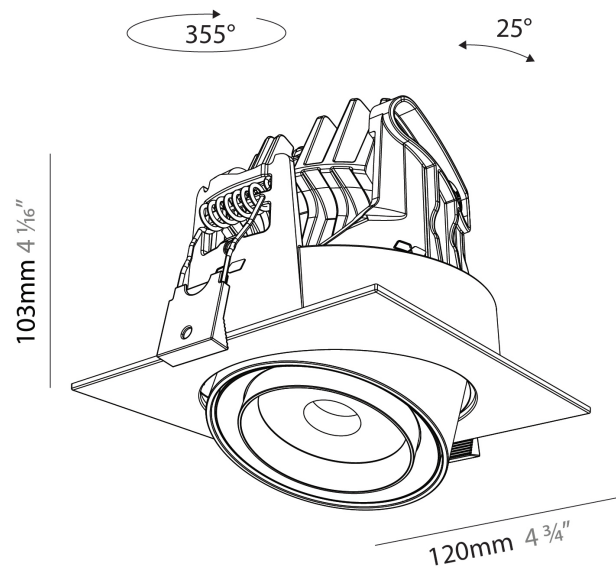

GENERAL

Series: Centriq
Subseries: Centriq Square Flex Adjustable
Partner: Prolicht
Division: Architectural
Installation: Recessed
Product Type: Downlight
Mounting Location: Ceiling
Light Distribution: Adjustable / Downlight

PHYSICAL

Aperture Sizes - Downlights: 2"
Shape: Cylinder
Length (mm): 120
Length (in): 4 3/4
Width (mm): 120
Width (in): 4 3/4
Height (mm): 105
Height (in): 4 1/8
Min. Recessing Depth (mm): 120
Min. Recessing Depth (in): 4 3/4
Weight (kg): 0.666
Fixture Finish: SSR / BKV / CWI / CRY / HAB / UFT / ITA / RUA / FTG / MYG / LOD / PUS / FRO / FUP / KIA / POP / BLS / SPG / MEY / GOH / CHC / COM / ABZ / JAG / OBR / MOS / ROR
Fixture Material: Aluminum
Cut-out Measurements: Dia. 112mm / 4 7/16"

ELECTRICAL

Lamp Type: LED (Zhaga Standard)
Input Wattage (W): 20.5
Total Output Wattage (W): 18.1
Dimming: Tri-Mode (Non-Dimming and Phase Dimming (120Vac only) and 0-10V Dimming)
Driver Included: Yes
Driver Location: Recessed Housing
Driver Type: Constant Current - Universal
Driver Class: Class 2
Housing: ENCP3
Input Voltage (V): 120 - 277
Constant Current (MA): 500

LED

Color Temperature (*K): 2700 / 3000 / 3500 / 4000
Max. Delivered Lumen (lm): 1201 / 1294 / 1346 / 1373
Nominal Lumen (lm): 1668 / 1797 / 1869 / 1907
CRI: >90 CRI
Lamp Life (hrs): 50000

OPTICAL

Beam Angle: 18 / 30 / 46
Adjustability: Rotational 350° / Tilt 25°

RATINGS AND CERTIFICATIONS

Certified By: CSA Certified to UL and CSA Standards
IP rating: IP20