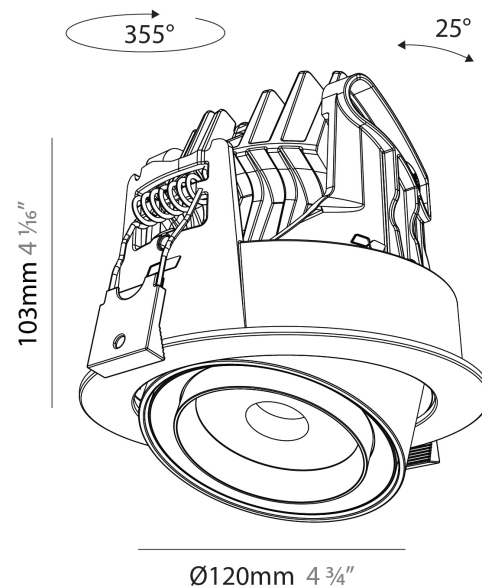

GENERAL

Series: Centriq
Subseries: Centriq Round Flex Adjustable
Partner: Prolicht
Division: Architectural
Installation: Recessed
Product Type: Downlight
Mounting Location: Ceiling
Light Distribution: Adjustable / Downlight

PHYSICAL

Aperture Sizes - Downlights: 2"
Shape: Cylinder
Diameter (mm): 120
Diameter (in): 4 ¾
Height (mm): 105
Height (in): 4 ⅙
Min. Recessing Depth (mm): 120
Min. Recessing Depth (in): 4 ¾
Weight (kg): 0.666
Fixture Finish: SSR / BKV / CWI / CRY / HAB / UFT / ITA / RUA / FTG / MYG / LOD / PUS / FRO / FUP / KIA / POP / BLS / SPG / MEY / GOH / CHC / COM / ABZ / JAG / OBR / MOS / ROR
Fixture Material: Aluminum
Cut-out Measurements: Dia. 112mm / 4 7/16"

ELECTRICAL

Lamp Type: LED (Zhaga Standard)
Input Wattage (W): 8.2
Total Output Wattage (W): 7.3
Dimming: Dali Dimming
Driver Included: No
Driver Location: Recessed Housing
Driver Type: Constant Current - Universal
Driver Class: Class 2
Input Voltage (V): 120 - 277
Constant Current (MA): 200

LED

Color Temperature (°K): 2700-6500 Tunable White
Max. Delivered Lumen (lm): 391 - 451
Nominal Lumen (lm): 576 - 664
CRI: >90 CRI
Lamp Life (hrs): 50000

OPTICAL

Beam Angle: 14 - 46
Adjustability: Rotational 350° / Tilt 25°

RATINGS AND CERTIFICATIONS

Certified By: CSA Certified to UL and CSA Standards
IP rating: IP20